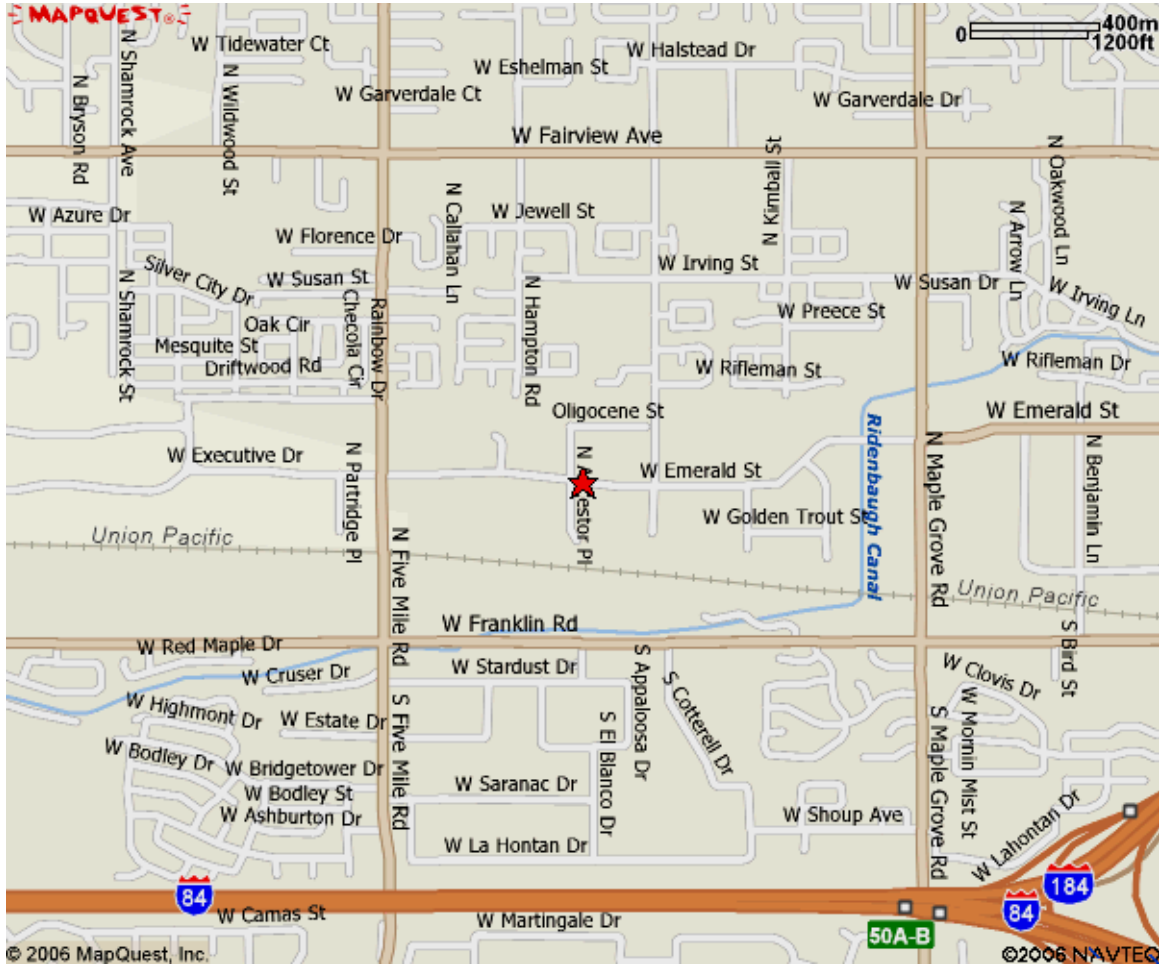

# Directions to ExecuTrain of Idaho

10051 W Emerald Street  
Suite 120  
Boise, Idaho 83704  
(208) 327-0768

From the Nampa /Caldwell

Take the I-84 Freeway East to the I-84/City Center Connector  
Remain in the right lane on I-84 and take first exit ramp, Franklin Road  
Turn left (West) on Franklin at the end of the ramp  
Take a right turn on Maple Grove and continue to Emerald  
Turn left (West) on Emerald  
Our office is on the South side of Emerald in the Emerald Tech Center

From the Boise Airport:

Take the I-84 Freeway West  
Continue on I-84 West until you get to the Franklin Road Exit, take the exit  
Turn left (West) on Franklin at the end of the ramp  
Take a right turn on Maple Grove and continue to Emerald St  
Turn left (West) on Emerald  
Our office is on the South side of Emerald in the Emerald Tech Center

From Downtown Boise:

Go West on I-84 (The Connector) to Franklin Road Exit  
Turn left onto Franklin Road & Continue to Maple Grove  
Turn right on Maple Grove and follow to Emerald  
Turn left (West) on Emerald  
Our office is on the South side of Emerald in the Emerald Tech Center